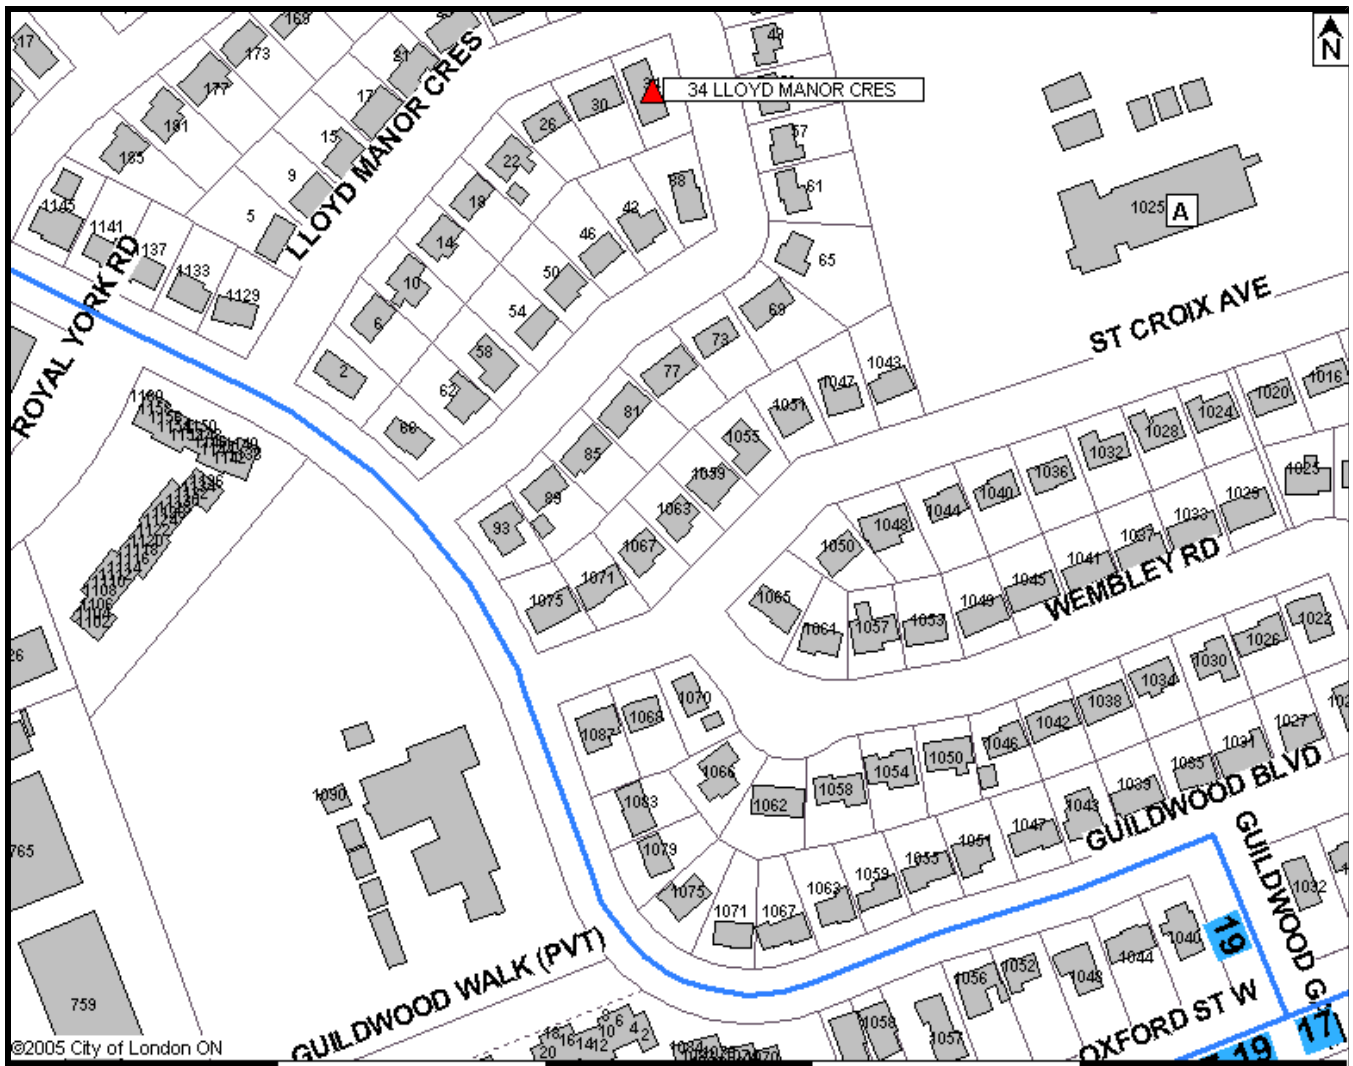

©2005 City of London ON

MAP LEGEND

- A Public Elementary
- C Secondary
- N Shopping Malls
- Parks
- LTC Bus Routes
- X Assessment Parcels
- L Buildings

NOTES

Closest major intersection:
Oxford Street West and Hyde Park Road.

A - Clara Brenton Public School
C - Oakridge Secondary School
N - Oakridge Mall

Buses 17 and 19

©2005 City of London ON

MAP LEGEND

NOTES

- Public Elementary
- Secondary
- Shopping Malls
- Parks
- LTC Bus Routes
- Assessment Parcels
- Buildings
- Address Numbers